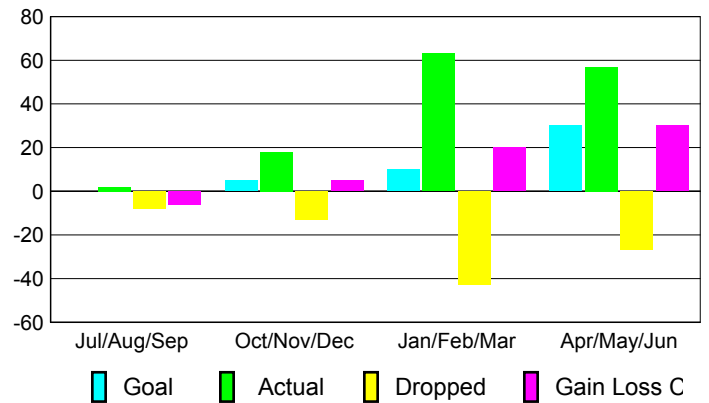

Membership Results 2009-2010

Goal, New, Dropped, Gain/Loss