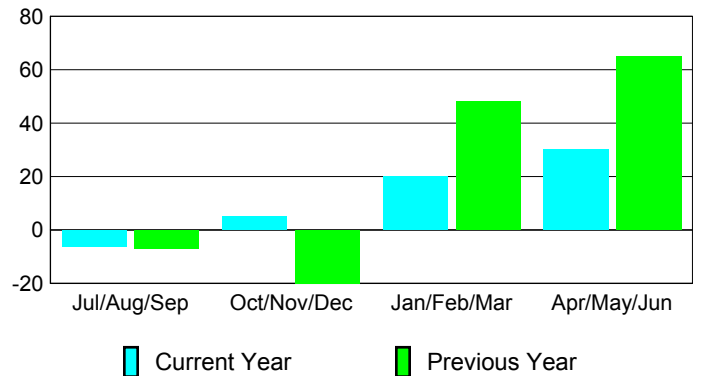

Comparison of Membership Gain/Loss

Current Year Compared to the Previous Year